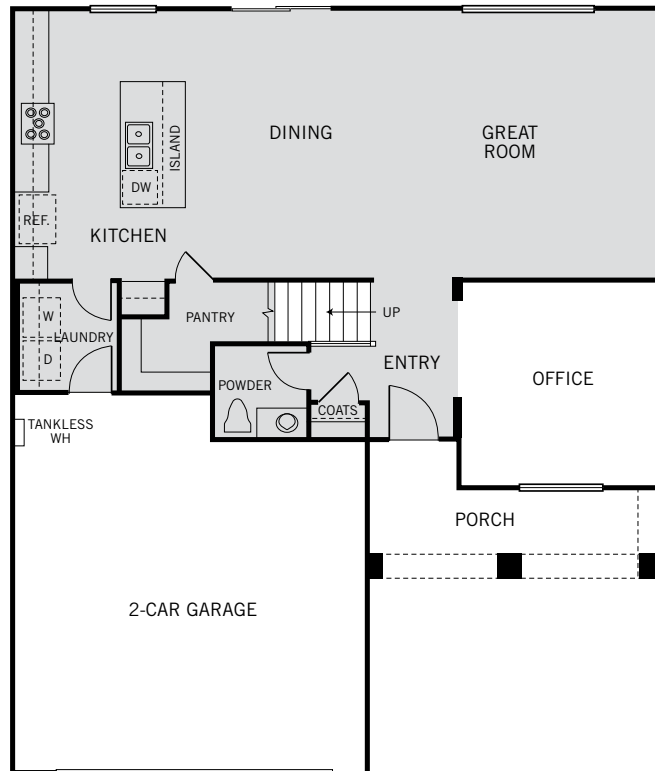

ELEVATION C SPANISH

LASSEN

SINGLE STORY

Shading represents included
Luxury Vinyl Plank flooring

KENDALL

FROM 2,112 SQ. FT.

3 BEDROOMS

2.5 BATHS

BONUS ROOM

OFFICE

2-CAR GARAGE

William Lyon Homes[®]
Experience the pride.[™]

ELEVATION A BUNGALOW

ELEVATION B TRADITIONAL

ELEVATION C SPANISH

KENDALL

SECOND FLOOR

FIRST FLOOR

Shading represents included
Luxury Vinyl Plank flooring

SANTA ROSA

FROM 2,309 SQ. FT.

4 BEDROOMS

3 BATHS

2-CAR GARAGE